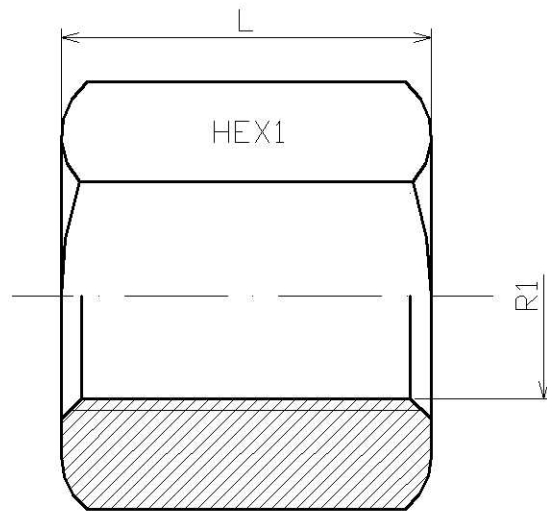

BSP Adaptors

Adaptors female and bulkheads

Hexagonal adaptor BSP fixed female-BSP fixed female

Part n°	R1	L	HEX 1
S1031004	1/4" BSP	25	19
S1031006	3/8" BSP	28	22
S1031008	1/2" BSP	34	27
S1031012	3/4" BSP	40	32
S1031016	1" BSP	45	41
S1031020	1"1/4 BSP	55	50
S1031024	1"1/2 BSP	56	60