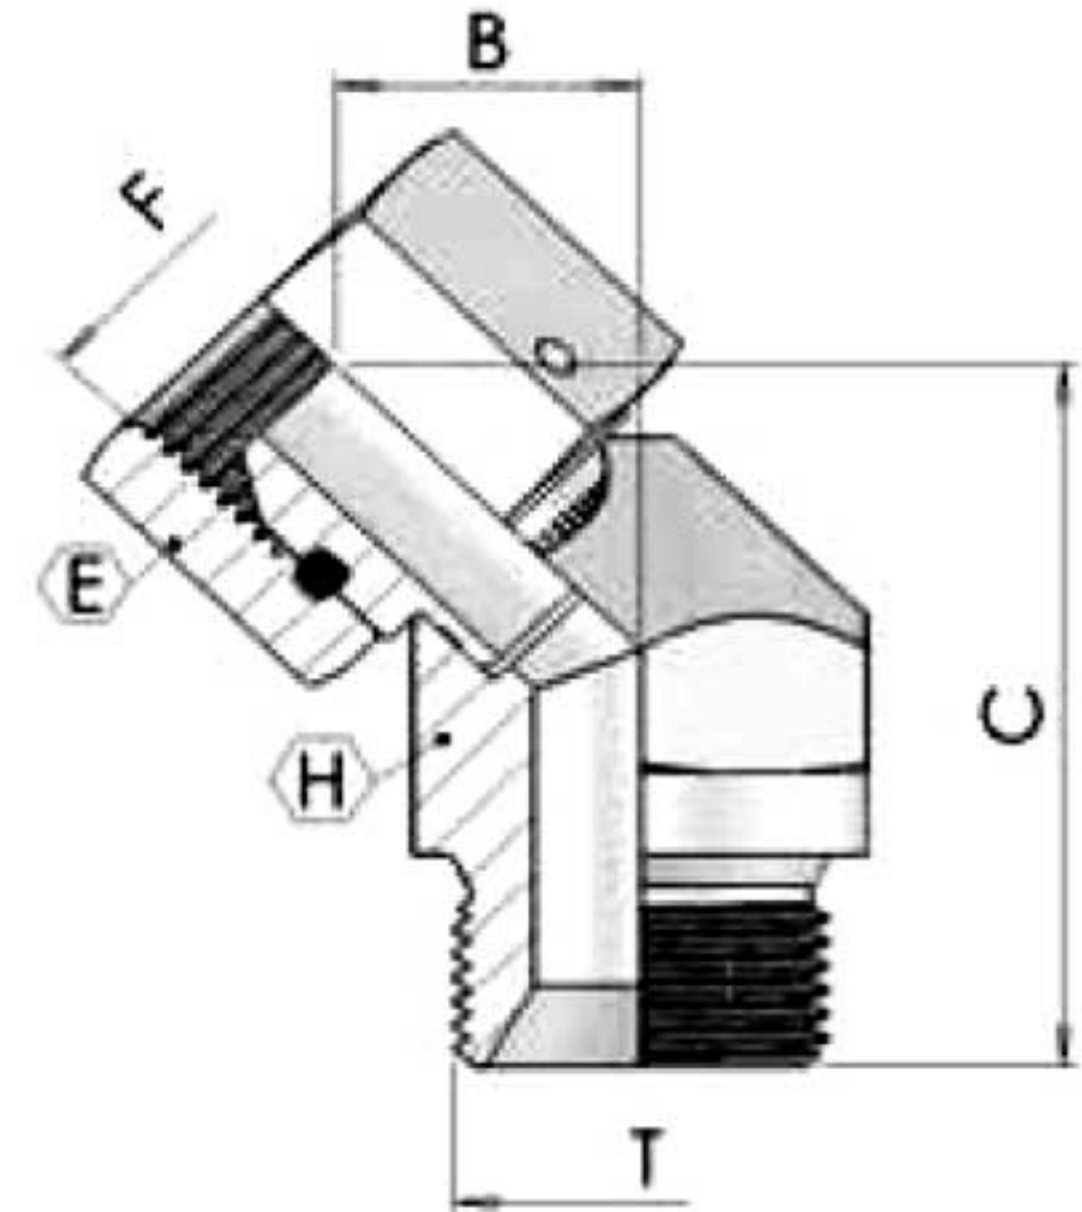

## 3300

Swivel 45° Elbow (welded)

| ID    | part number | Dimensions |        |    |    |    |    | working pressure<br>bar |
|-------|-------------|------------|--------|----|----|----|----|-------------------------|
|       |             | F          | T      | B  | C  | H  | E  |                         |
| 39139 | 3300-04-04  | 1/4-19     | 1/4-19 | 14 | 33 | 19 | 19 | 350                     |
| 11370 | 3300-06-06  | 3/8-19     | 3/8-19 | 16 | 37 | 22 | 22 | 350                     |
| 39142 | 3300-08-08  | 1/2-14     | 1/2-14 | 20 | 45 | 27 | 27 | 315                     |
| 39143 | 3300-12-12  | 3/4-14     | 3/4-14 | 22 | 51 | 32 | 32 | 250                     |
| 39144 | 3300-16-16  | 1-11       | 1-11   | 26 | 57 | 41 | 38 | 200                     |