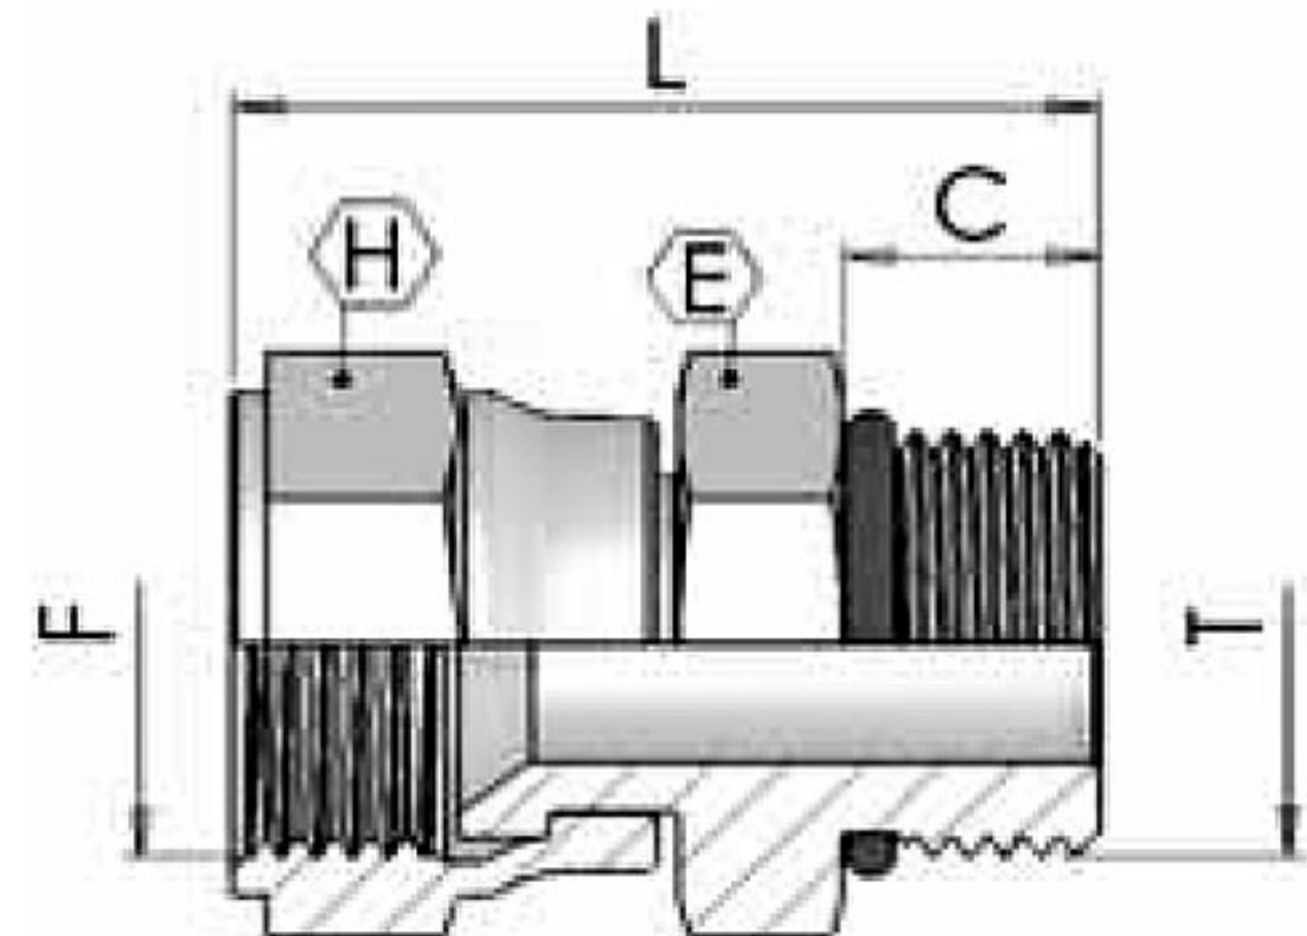

### Niplo maschio UNF/femmina JIC

Connector swivel JIC female X UNF male

ID	part number	Ø tube		Dimensions						working pressure
		mm	inch	F	T	C	L	H	E	bar
39243	5050-04	6	1/4"	7/16" - 20	7/16" - 20	9	33	15	14	345
39244	5050-05	8	5/16"	1/2" - 20	1/2" - 20	9	34	17	17	345
39245	5050-06	10	3/8"	9/16" - 18	9/16" - 18	10	36	19	17	345
12969	5050-08	12	1/2"	3/4" - 16	3/4" - 16	11	42	24	22	310
12970	5050-10	16	5/8"	7/8" - 14	7/8" - 14	13	47	27	27	240
12971	5050-12	20	3/4"	1.1/16" - 12	1.1/16" - 12	15	51	32	32	240
31673	5050-16	25	1"	1.5/16" - 12	1.5/16" - 12	15	58	38	38	210
39241	5050-20	32	1-1/4"	1.5/8" - 12	1.5/8" - 12	15	63	50	50	170
39242	5050-24	38	1-1/2"	1.7/8" - 12	1.7/8" - 12	15	68	55	55	140