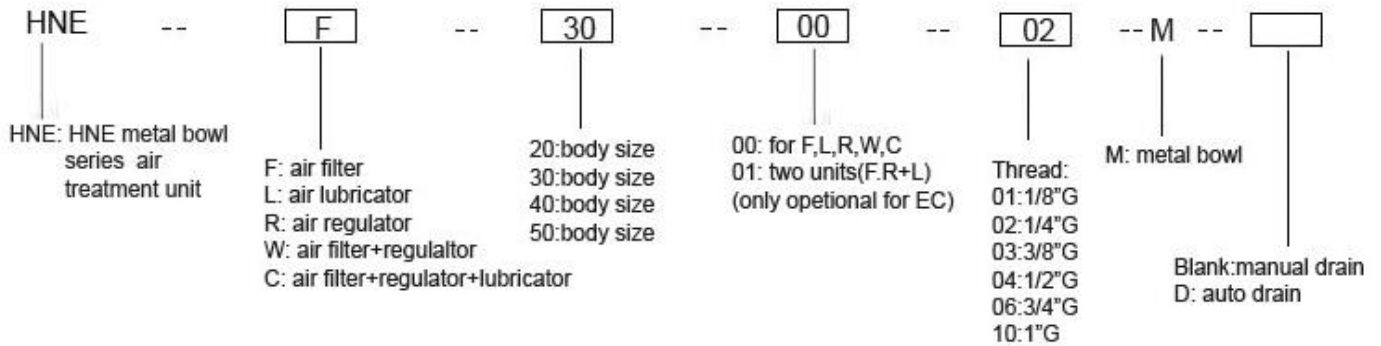

HNEF AIR FILTERS

Order example:

*HNE series air filter with metal bowl, 50 body, 1" G thread, auto drain: HEF5000-10MD.

*HNE series air filter.regulator+lubricator(two units) with metal bowl, 40 body, 3/8"NPT, HNEC4000-03MNPT.

Notice: Normal thread is G(BSP) thread, for other thread like NPT, PT etc, please indicator it in order.

Photos:

Specifications:

Model	HNEF 2000-01	HNEF 2000-02	HNEF 3000-02	HNEF 3000-03	HNEF 4000-03	HNEF 4000-04	HNEF 4000-06	HNEF 5000-06	HNEF 5000-10
Medium	Compressed Air								
Pressure(MPa)	0~1.0								
Max. Pressure(MPa)	1.5								
Temperature(°C)	5~60								
Filter Precision	25 micron(5 micron is optional)								
Thread Size (G/BSP)	1/8"	1/4"	1/4"	3/8"	3/8"	1/2"	3/4"	3/4"	1"
Rated Flow(L/min)	750		1500		4000		6000		7000
Bowl Capacity(CM3)	15		20		45				130
Bracket	B240		B340		B440		B540		B640
Body Material	Alloyed Aluminium								
Draining Type	Manual Drain		Air Shut-Off Drain / Manual Drain						
Auto Drain Model	/		HNEF 3000-02D	HNEF 3000-03D	HNEF 4000-03D	HNEF 4000-04D	HNEF 4000-06D	HNEF 5000-06D	HNEF 5000-10D
	/								
Note: Different thread, body colors are available									
Special: 2000 series have METAL BOWL!									