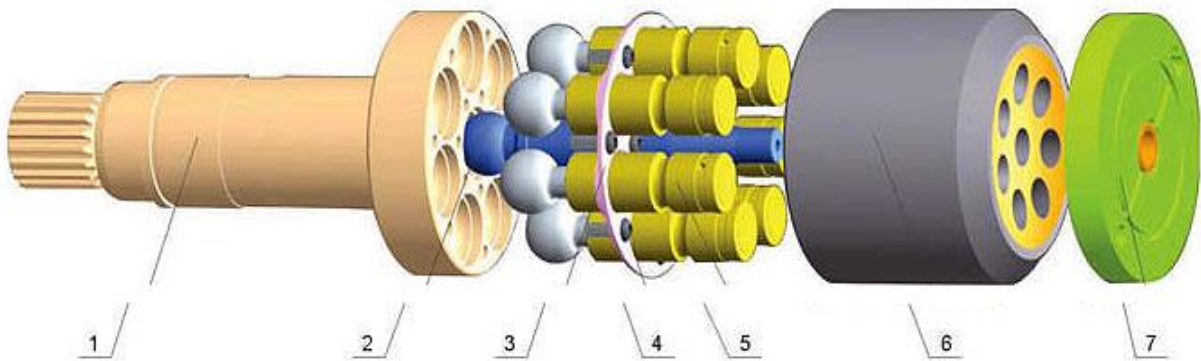

A2F12-1000

ITEM	DESCRIPTION	QUANTITY/SET
1	DRIVE SHAFT	1
2	CENTER PIN	1
3	SET PLATE	1
4	SOCKET BOLT	14
5	PISTON SHOE	7
6	CYLINDER BLOCK	1
7	VALVE PLATE	1
8	HALF RING	2