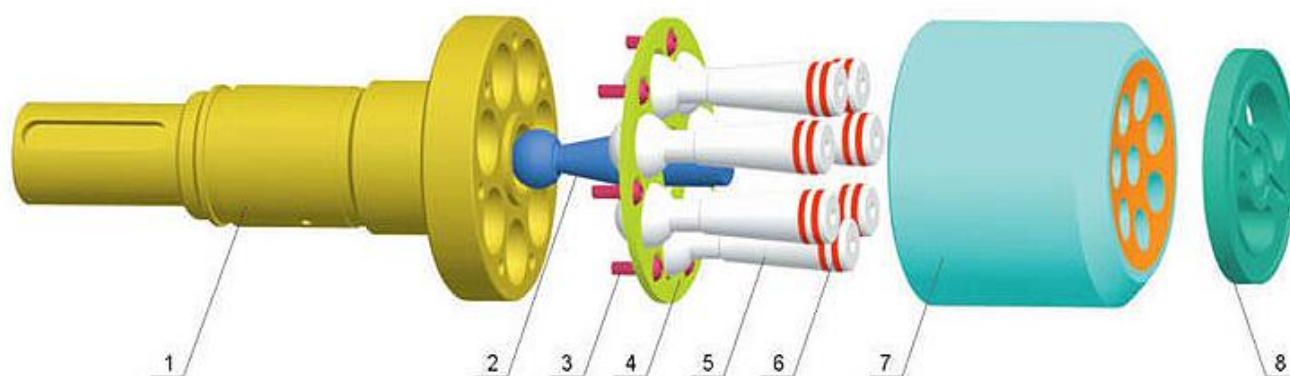

A2FO12-1000

ITEM	DESCRIPTION	QUANTITY/SET
1	DRIVE SHAFT	1
2	CENTER PIN	1
3	SOCKET BOLT	7
4	SET PLATE	1
5	PISTON SHOE	7
6	RING OF PISTON	14
7	CYLINDER BLOCK	1
8	VALVE PLATE	1