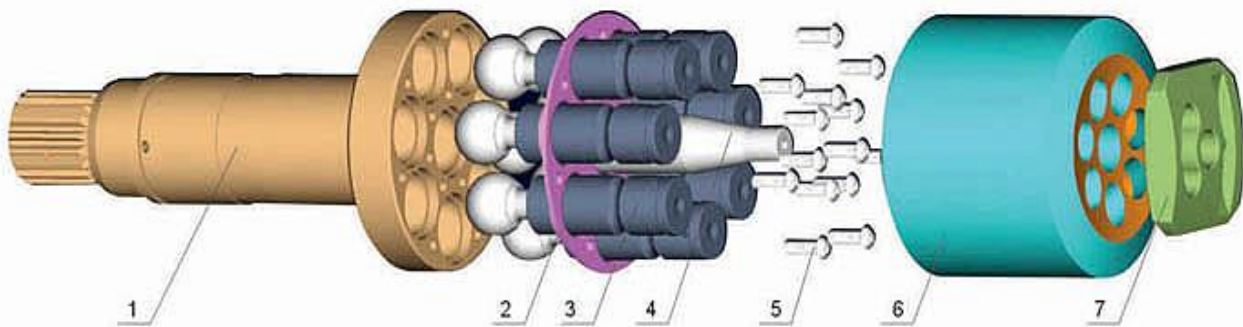

A7V55-1000

ITEM	DESCRIPTION	QUANTITY/SET
1	DRIVE SHAFT	1
2	SET PLATE	1
3	PISTON SHOE	1
4	CENTER PIN	14
5	SOCKET BOLT	7
6	CYLINDER BLOCK	1
7	VALVE PLATE L/R	1
8	VALVE PLATE M	2