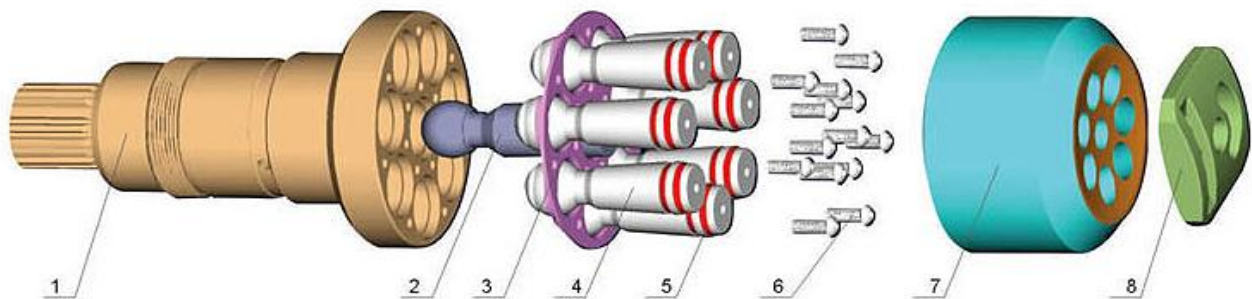

A6VM/A7VO12-500

ITEM	DESCRIPTION	QUANTITY/SET
1	DRIVE SHAFT	1
2	CENTER PIN	1
3	SET PLATE	1
4	PISTON	7
5	RING OF PISTON	14
6	SOCKET BOLT	14
7	CYLINDER BLOCK	1
8	VALVE PLATE M	1