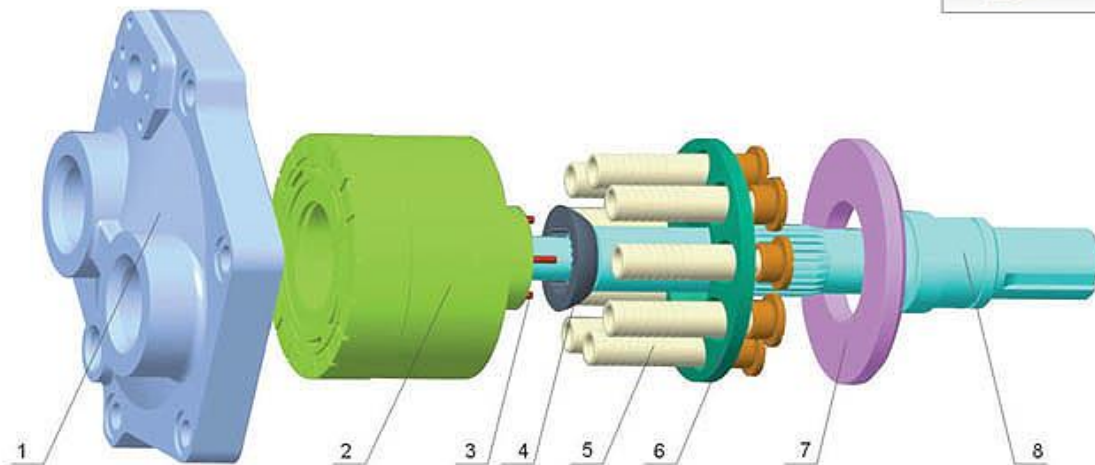

PVB5-45

ITEM	DESCRIPTION	QUANTITY/SET
1	VALVE PLATE	1
2	CYLINDER BLOCK	1
3	PRESS PIN	3
4	BALL GUIDE	1
5	PISTON SHOE	9
6	RETAINER PLATE	1
7	THRUST PLATE	1
8	DRIVE SHAFT	1
9	COIL SPRING	1
10	SNAP RING	1