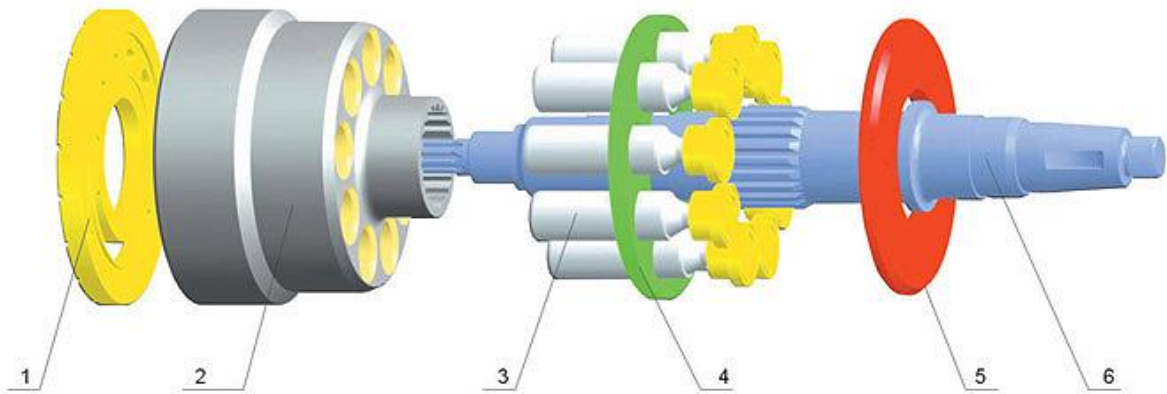

12G/14G/215/225/235

ITEM	DESCRIPTION	QUANTITY/SET
1	VALVE PLATE	1
2	CYLINDER BLOCK	1
3	PISTON SHOE	9
4	RETAINER PLATE	1
5	THRUST PLATE	1
6	DRIVE SHAFT	1